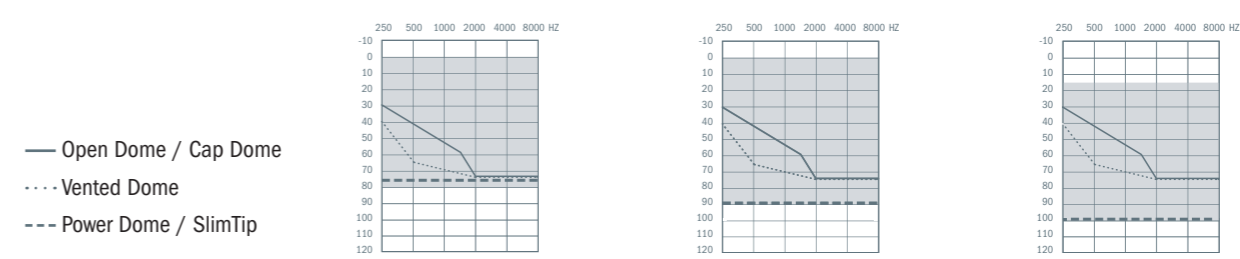

The award-winning Style RICs are available at performance levels 9, 7, 5 and 3.

AQ sound FS S

The beautiful, exclusive, slender design of the AQ sound FS S has a push-button and on-board LEDs for easy understanding of the charging status of each hearing aid. It measures 3.9 cm and is powered by a Lithium-ion battery, that lasts all day.